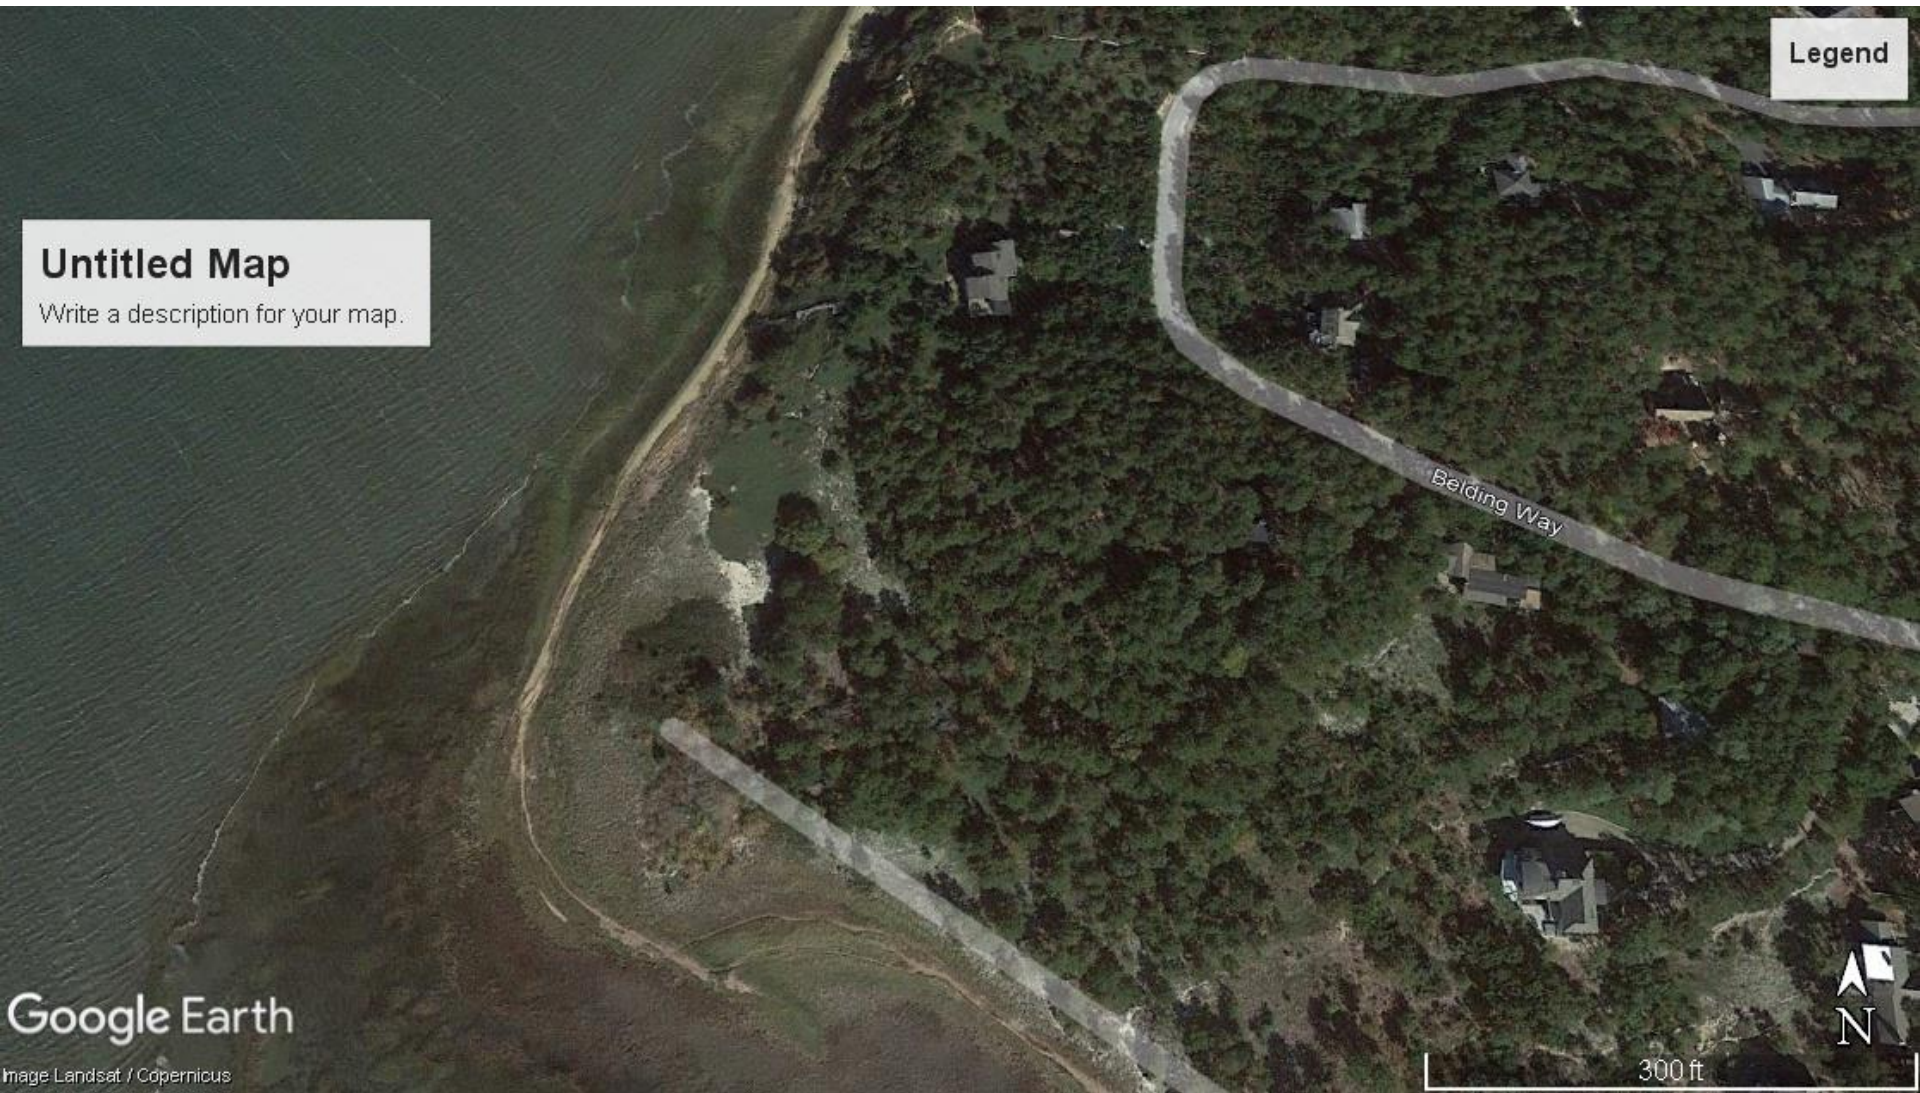

Legend

Google Earth

Image © 2023 Airbus

Oct 2021

Legend

Untitled Map
Write a description for your map.

Belding Way

300 ft