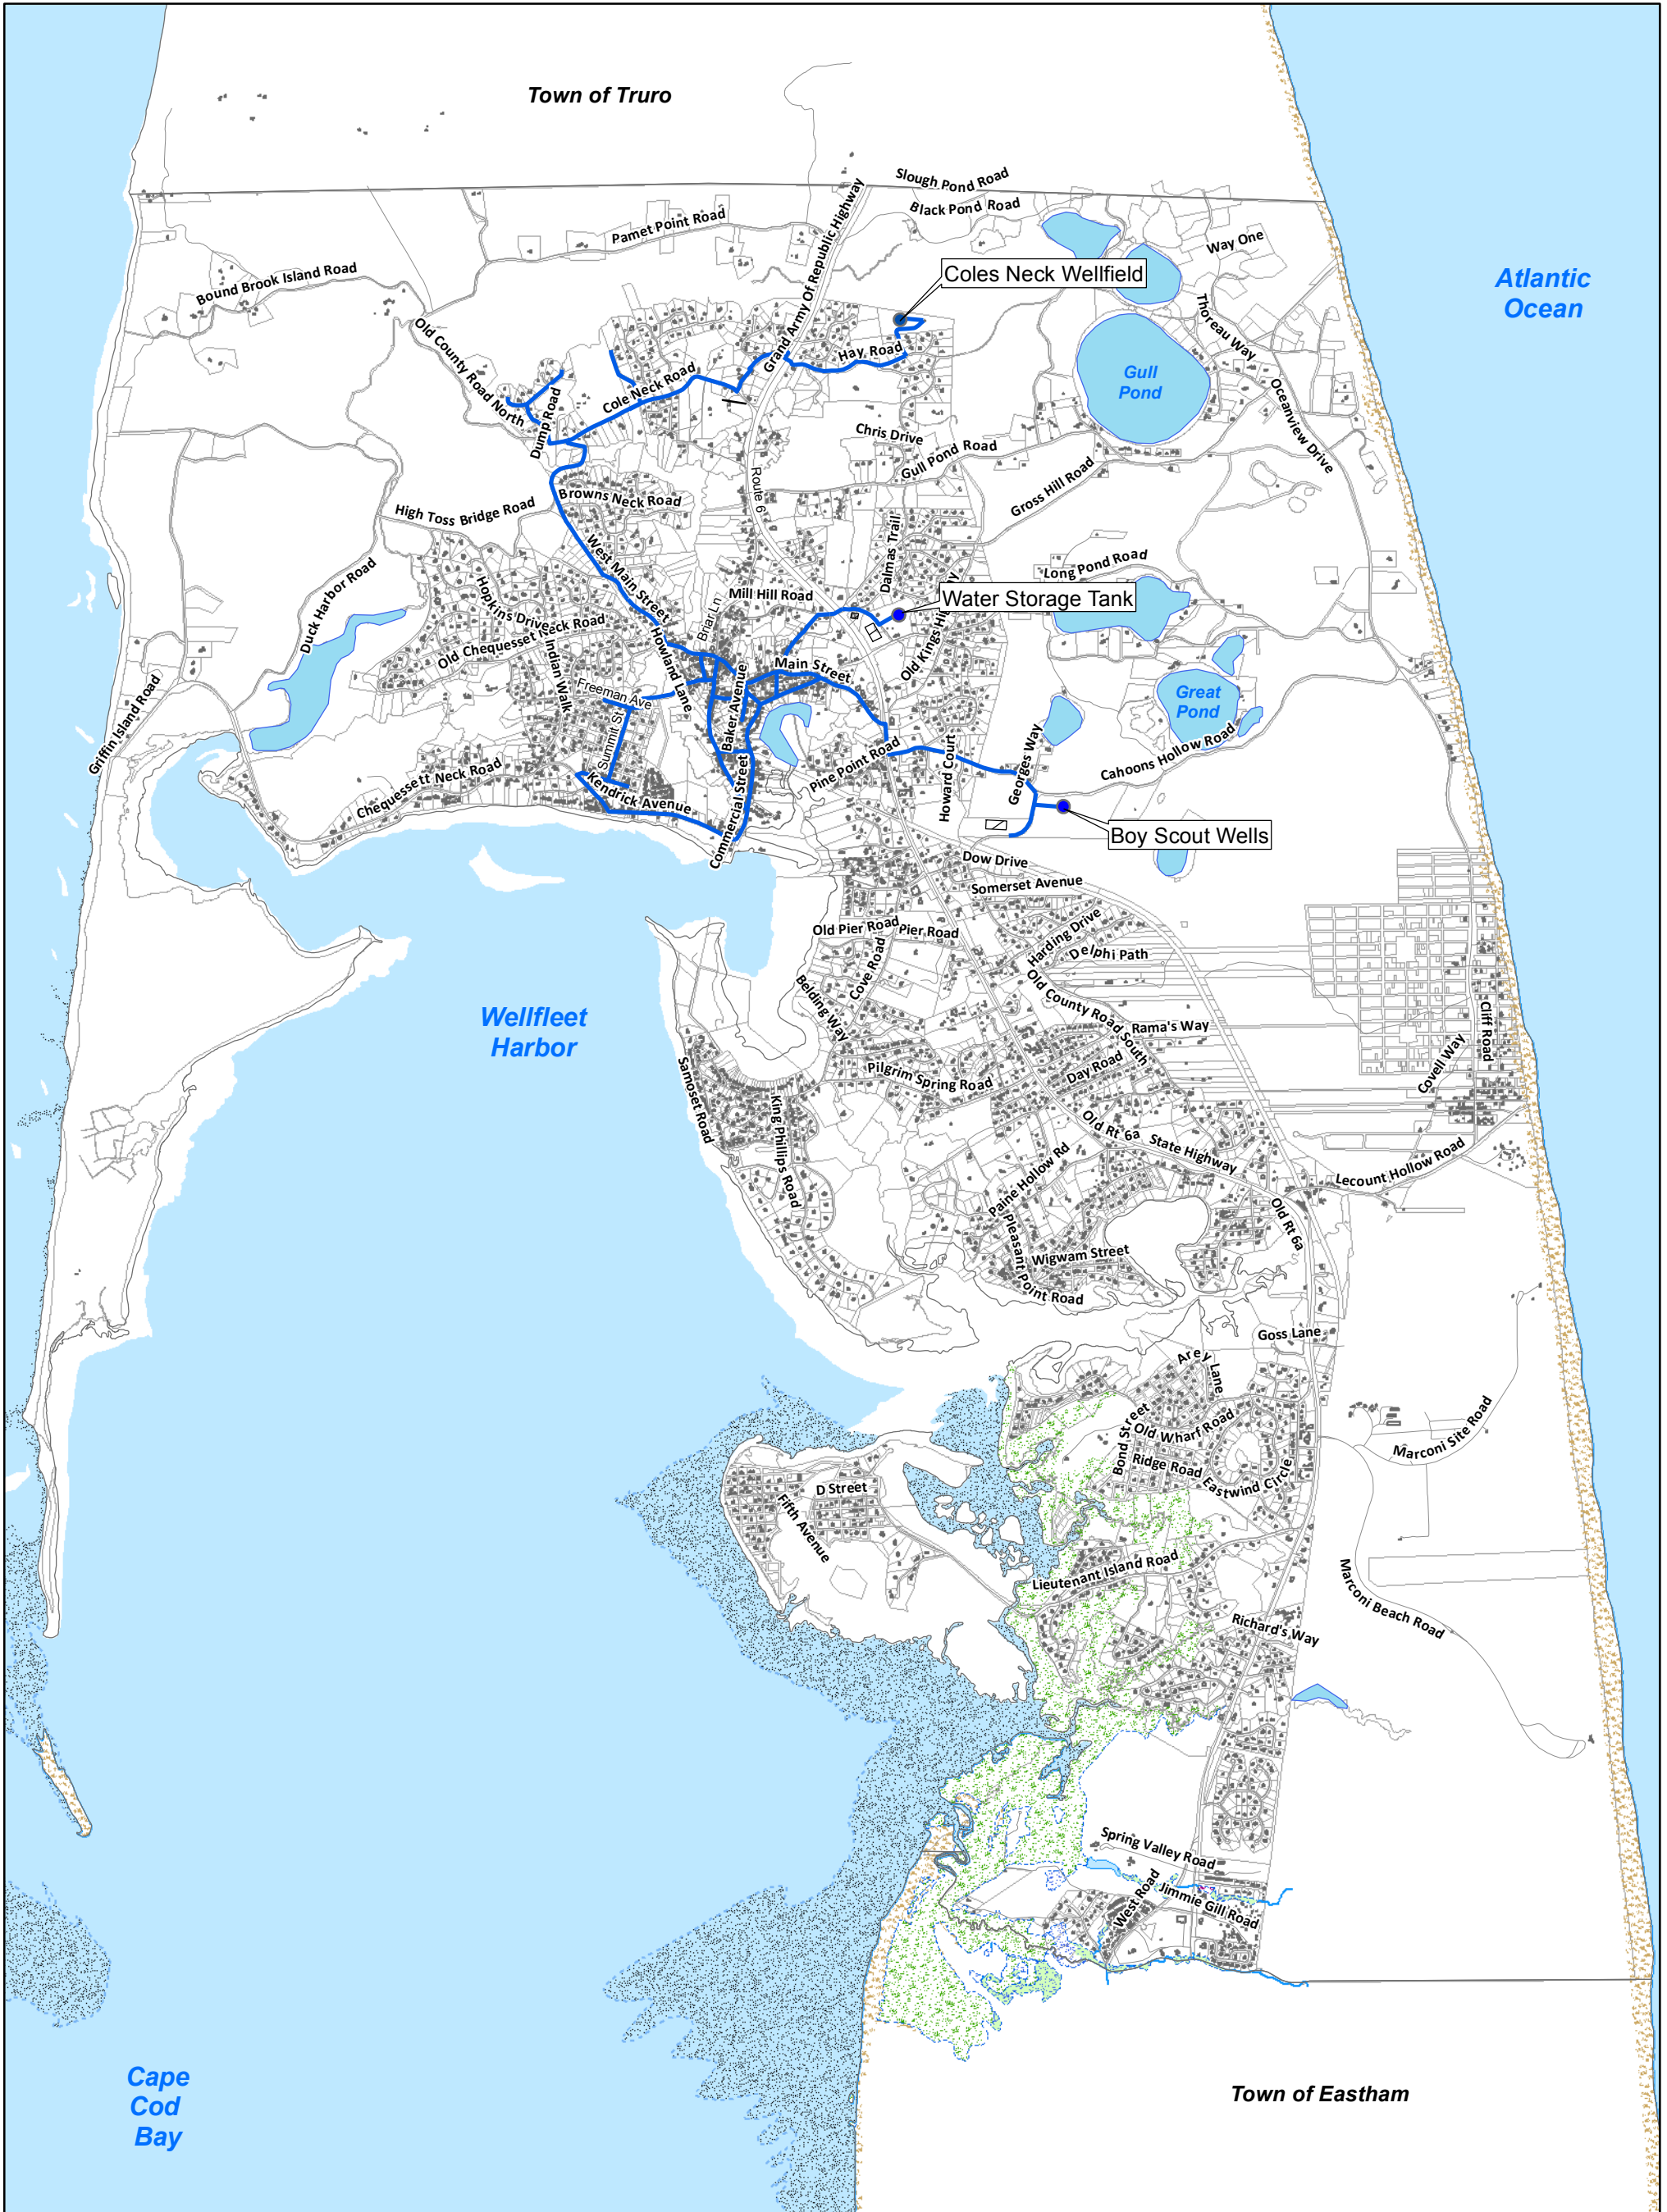

TOWN OF WELLFLEET, MA EXISTING WATER SYSTEM SEPTEMBER 2015

LEGEND	
	Existing Water System
	Town Parcels